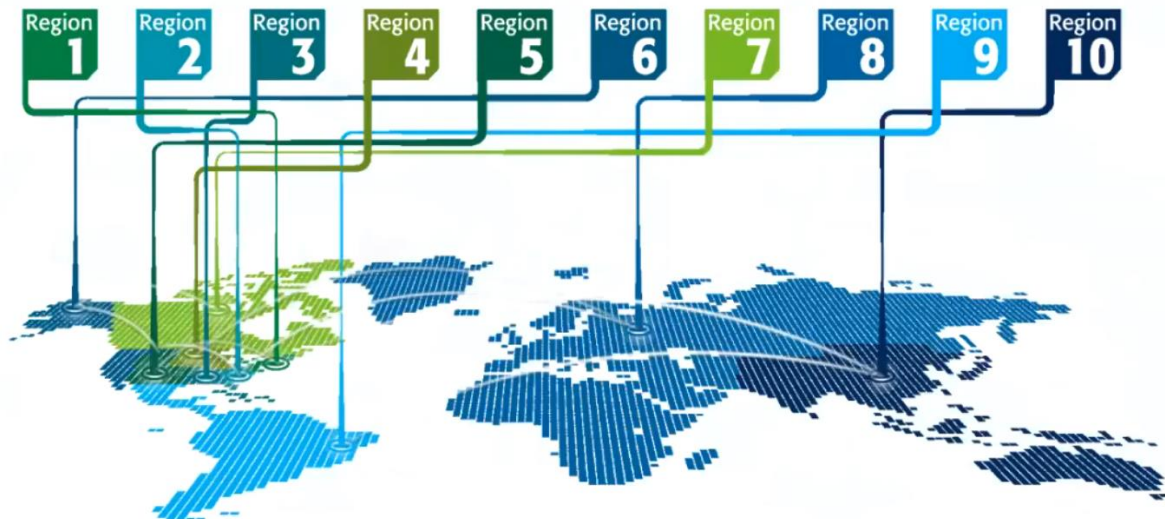

IEEE Region 8 at a glance

Who is Region 8?

94,000+ members in over
100 countries

59 Sections, **13** Subsections
and **1** Council

25,000+ Student members
and GSM

656 Chapters that unite local members with similar technical interests.

785 Student Branches at colleges and Universities in **60** countries

710 Student Branch Chapters of IEEE Technical Societies

114 Affinity Groups and growing

206 Student Affinity Groups