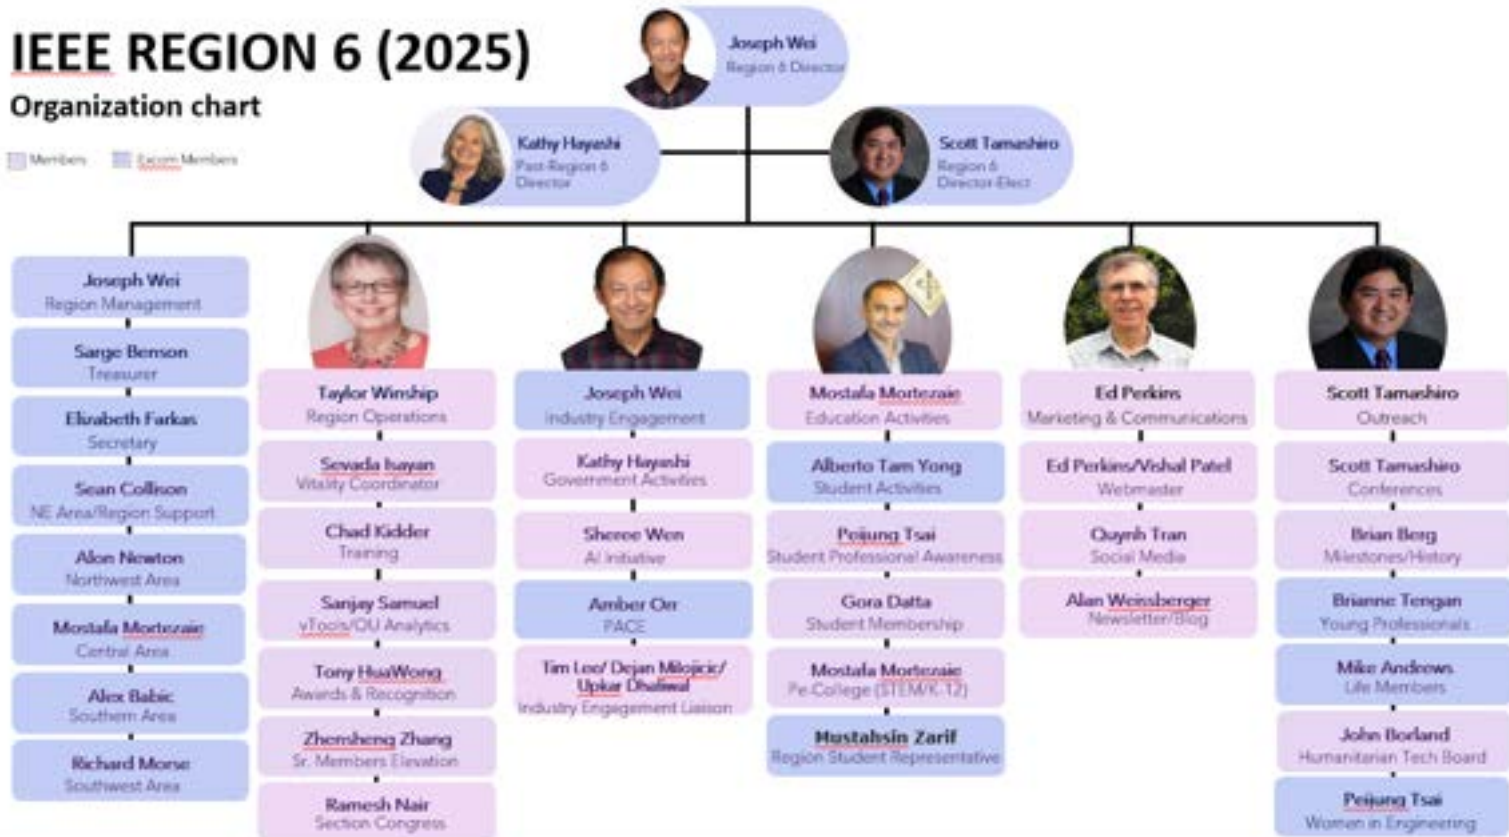

Region 6

Region 6 Areas

IEEE Region 6

- Central Area
- Northwest Area
- Northeast Area
- Southwest
- Southern Area

Basic Region 6 Info:

- >46,000 members (Feb)
- 35 Sections
- 88% Professional, 12% Student members
- Region 6 website
<https://ieee-region6.org/>
(to be redesigned)

Silicon Beach Los Angeles

IEEE REGION 6 (2025)

Organization chart

Members ■ ■ Exec Members

Region 6 Goals

- Expand the number of volunteers
- Make it **Fun** and **Rewarding** for R6 volunteers
- Make the tasks of volunteering much **EASIER**
- Improve **internal** and **external** communications
- Increase **IEEE Brand** recognition in the **industry** & **academic** by collaborating and showing the benefits of IEEE and its volunteers bring to the **IEEE** and **related** communities