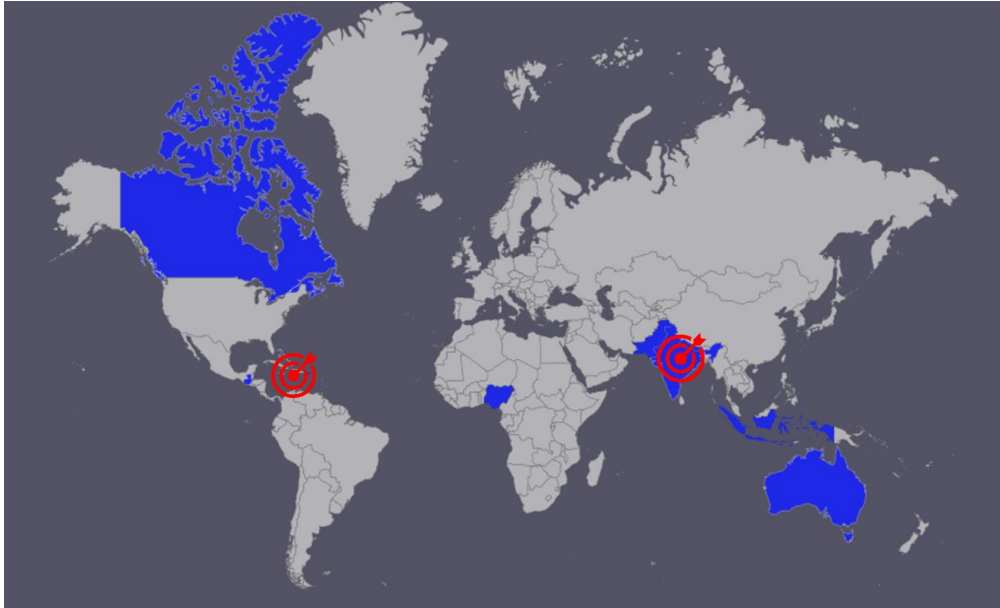

MOVE Community Outreach International

- Disaster Relief
- STEM Educational Outreach